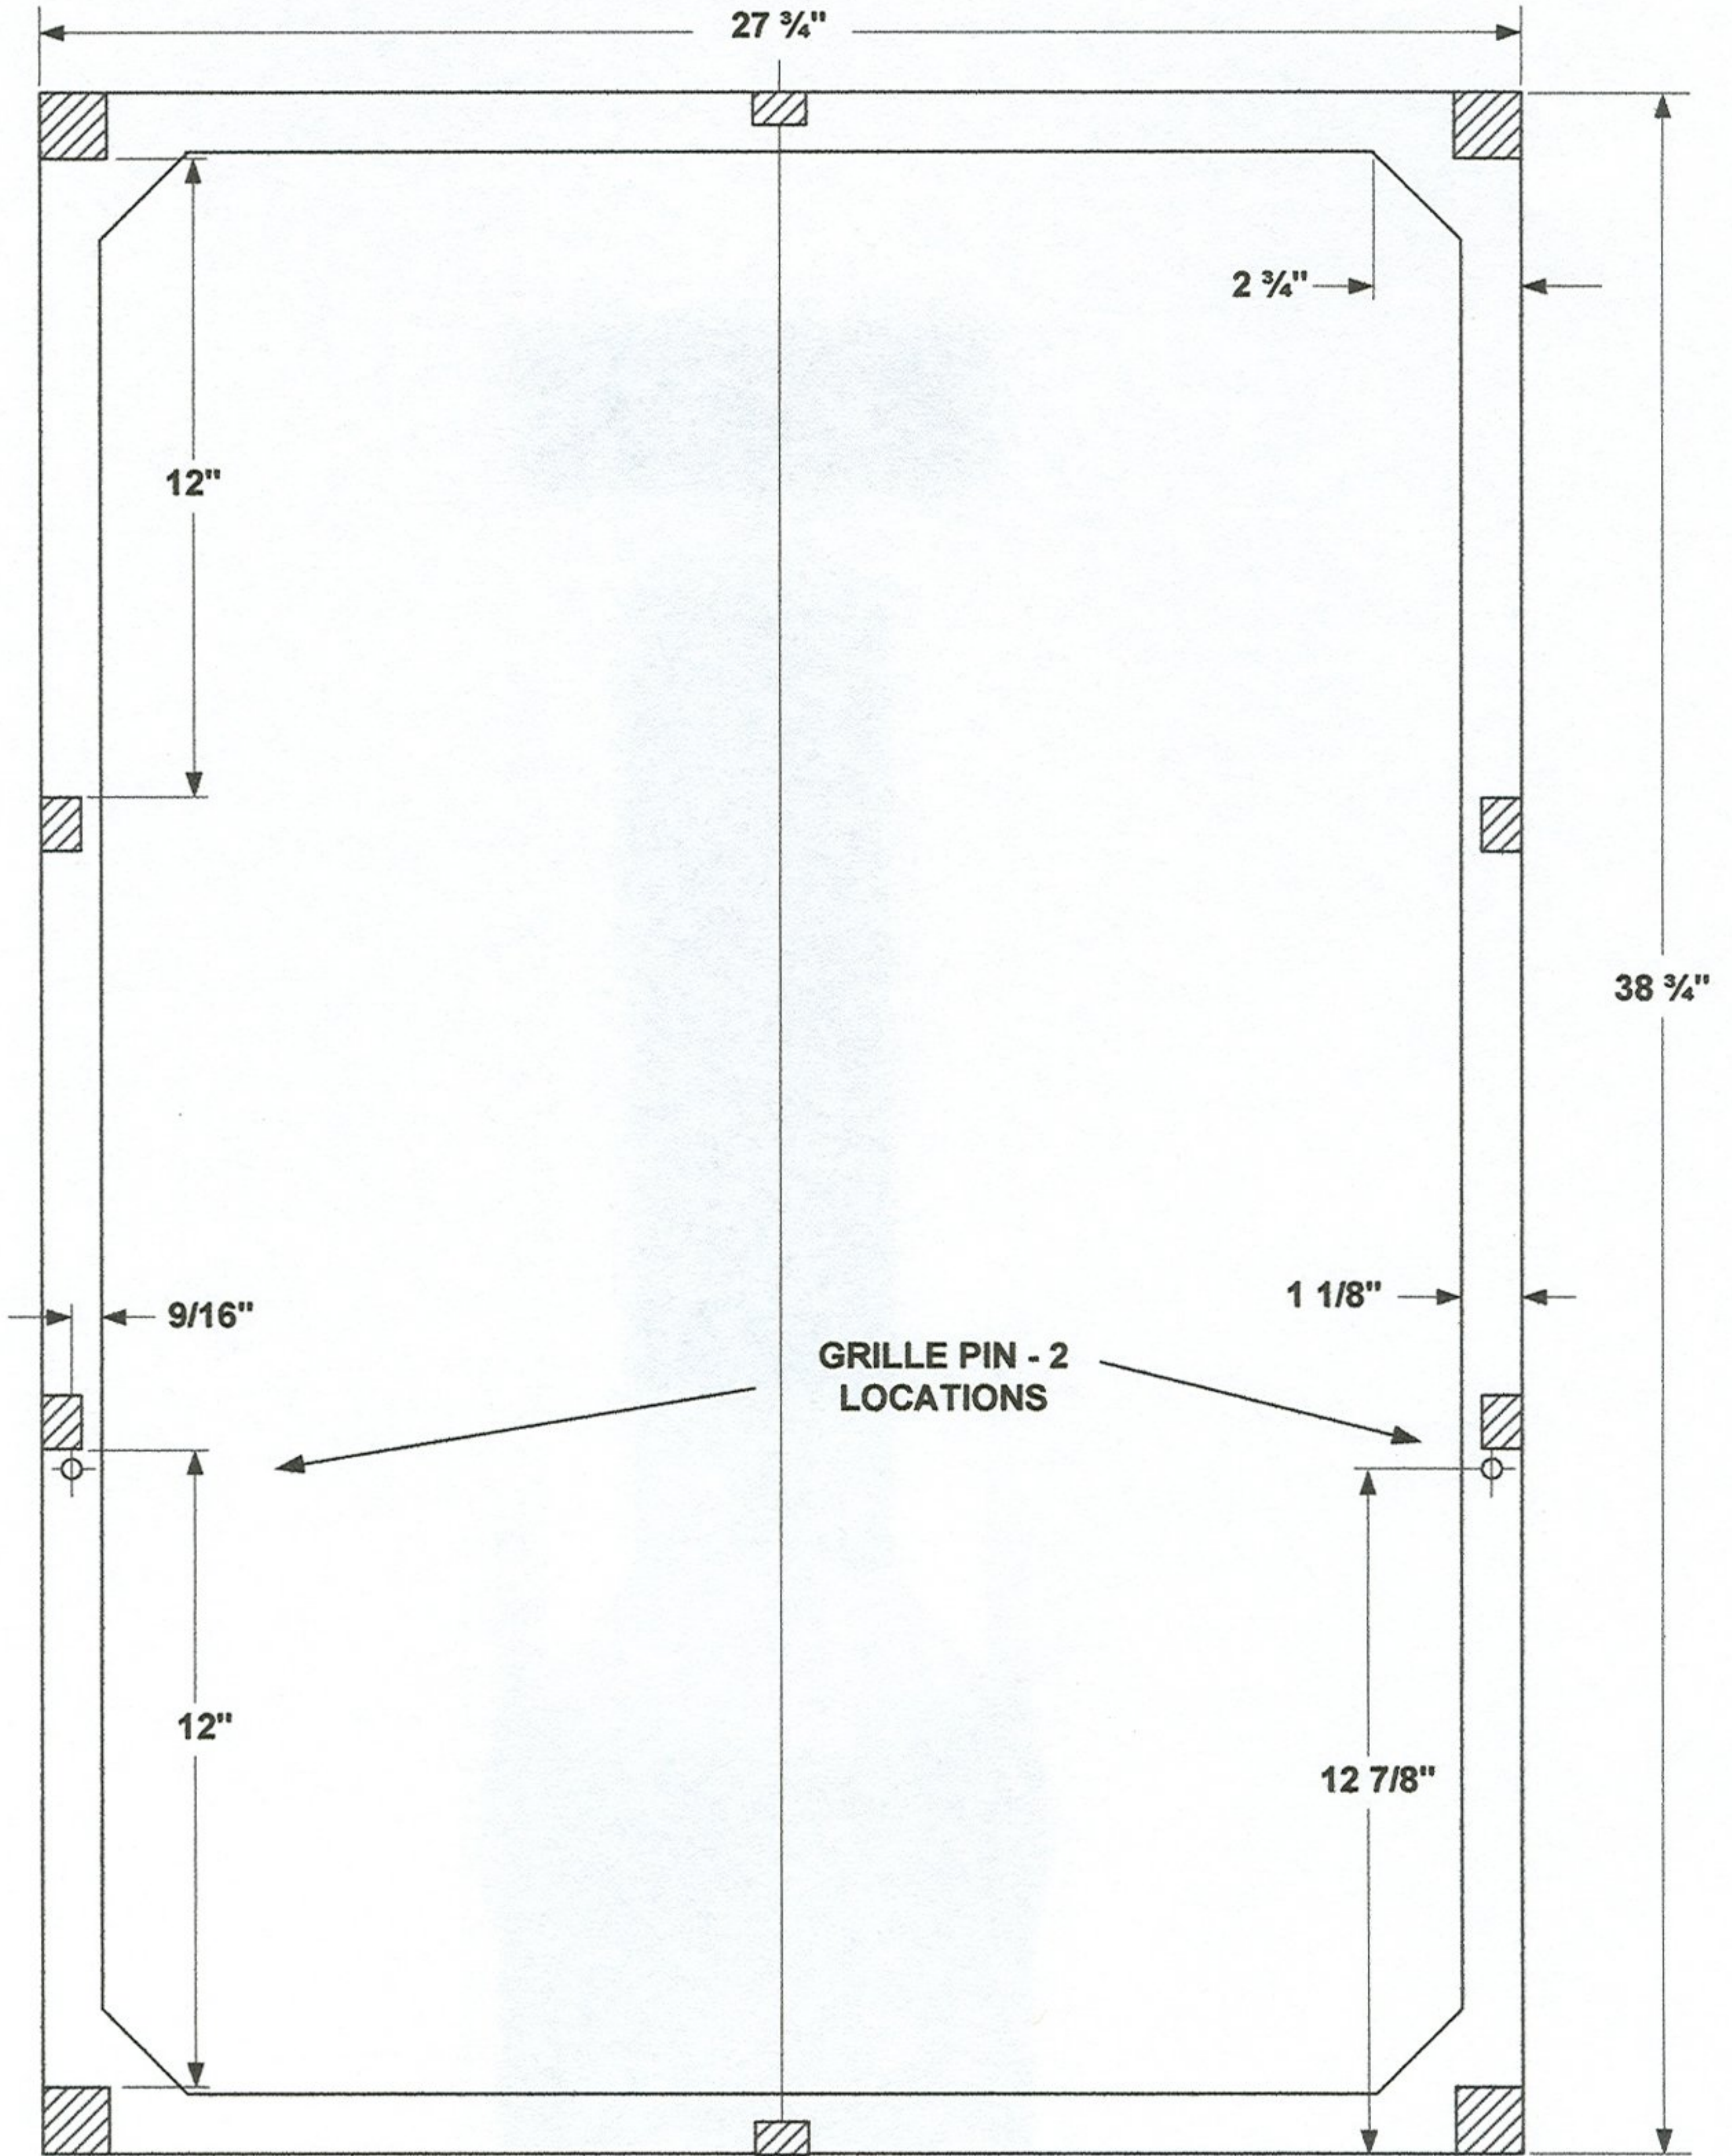

4345 GRILLE FRAME DETAIL

**BASE FRAME IS 5/8" PARTICLE BOARD. CORNER
AND SIDE STANDOFFS ARE PINE OR FIR.**