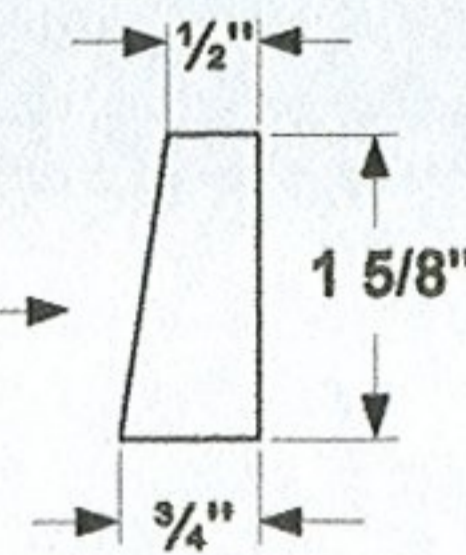

4355 LOWER GRILLE
GRILLE BASE WITH STANDOFFS MOUNTED

TOP RAIL - 9/16" WIDE
AT BASE - 1/2" HIGH

SIDE POST
1" WIDE

CORNER POST
ANGLE CUT ON TWO
ADJACENT SIDES
1 1/2" SQUARE AT BASE