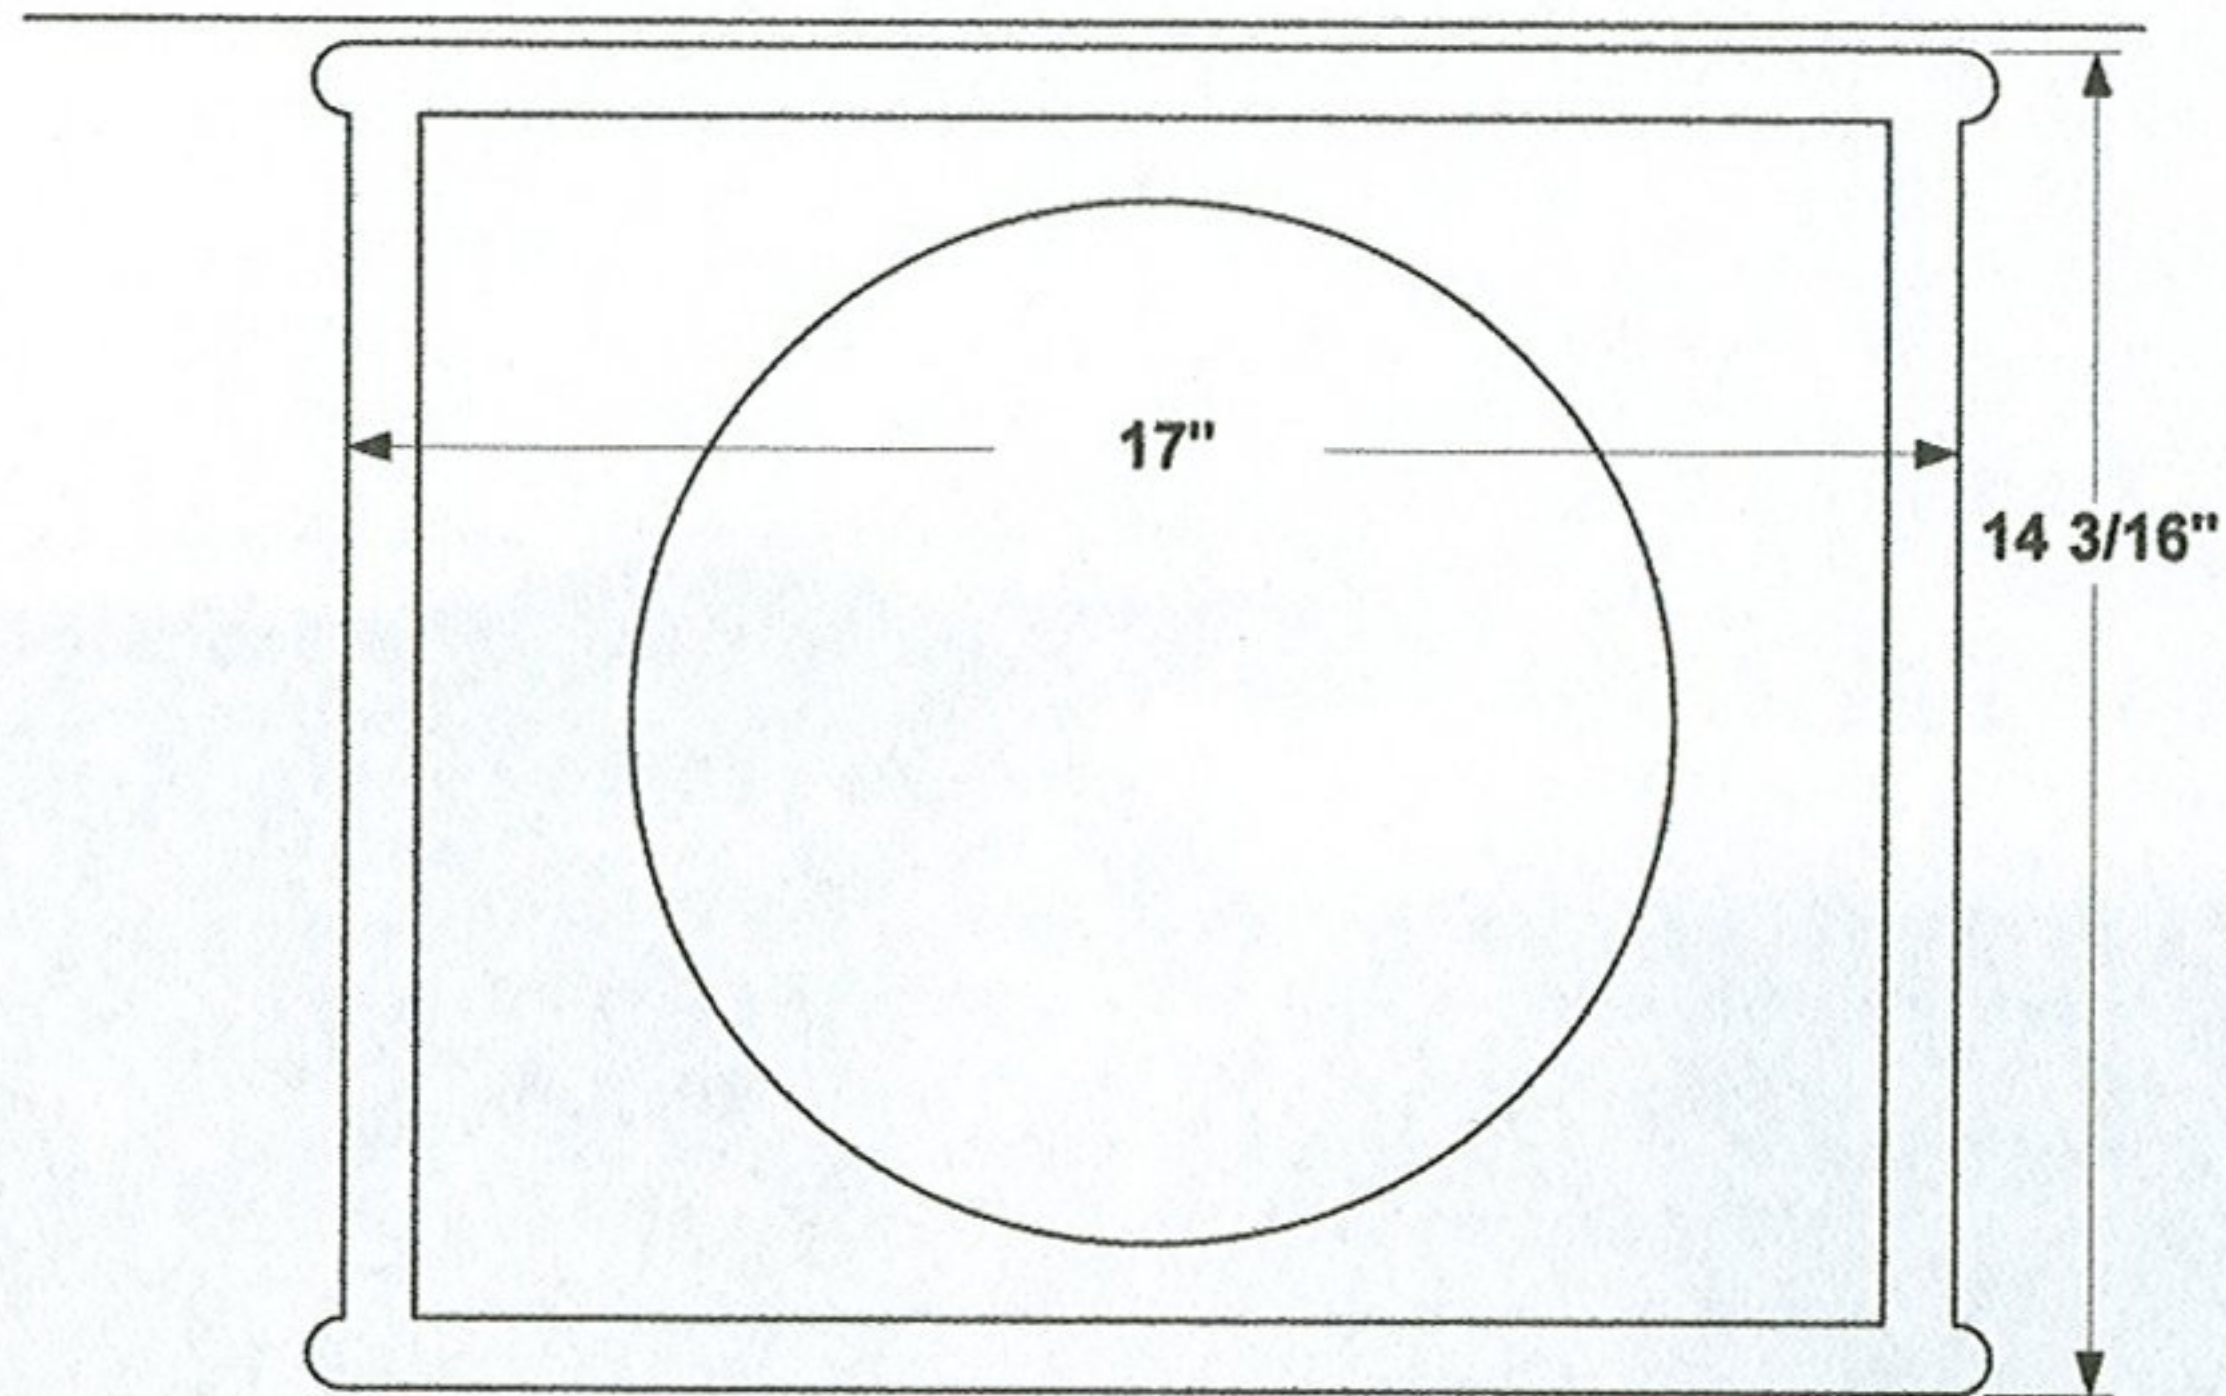

**4355 CABINET
MID-BASE BOX MOUNTING**

**THE BOX IS GLUED INTO A 1/4" DEEP x 3/4" WIDE
DADO CUT INTO THE BAFFLE.**